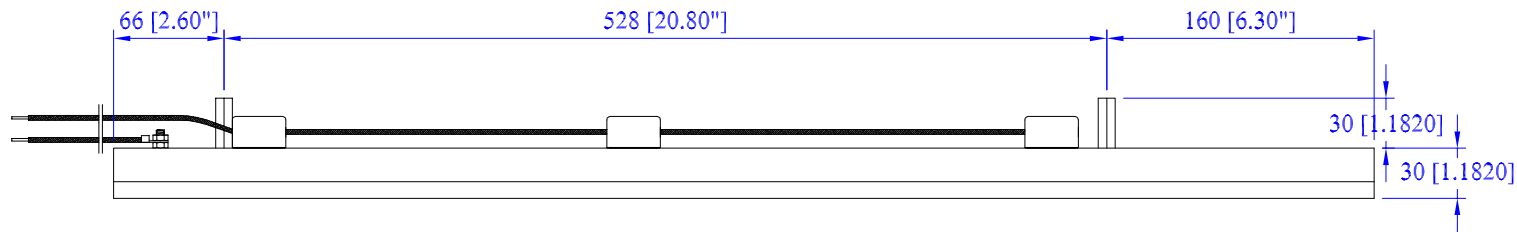

300mm high temperature leads

FRONT VIEW

SIDE VIEW

END VIEW

TOP VIEW

\* All dimensions are mm [inches]  
 \* Reflector material: 0.75mm [0.03"] polished aluminised steel

Ref -	Qty -	RAS 3 without emitters			Part no.	
Drawn by J.W.	Checked by D.W.	Tolerance +/- 1mm	Filename RAS3	Date 03-12-01	Scale Not to scale	
			Title <b>RAS3</b>			
Drawing no. 031201A				Edition 1	Sheet 1	