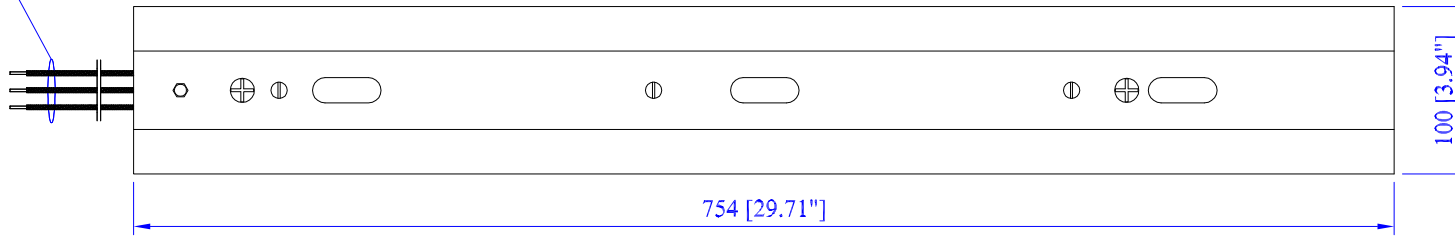

300mm high temperature leads

FRONT VIEW

SIDE VIEW

END VIEW

TOP VIEW

\* All dimensions are mm [inches]  
 \* Reflector material: 0.75mm [0.03"] polished aluminised steel

Ref -	Qty -	RAS 3 without emitters			Part no.	
Drawn by J.W.	Checked by D.W.	Tolerance +/- 1mm	Filename RAS3	Date 03-12-01	Scale Not to scale	
			Title <b>RAS3</b>			
Drawing no. 031201A				Edition 1	Sheet 1	