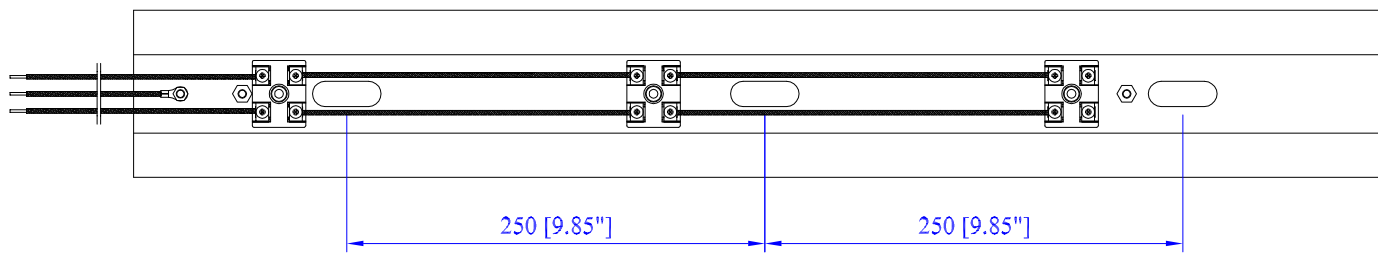

300mm high temperature leads

FRONT VIEW

SIDE VIEW

END VIEW

TOP VIEW

\* All dimensions are mm [inches]  
 \* Reflector material: 0.75mm [0.03"] polished aluminised steel

Ref -	Qty -	RAS 3 without emitters			Part no.	
Drawn by J.W.	Checked by D.W.	Tolerance +/- 1mm	Filename RAS3	Date 03-12-01	Scale Not to scale	
			Title <b>RAS3</b>			
Drawing no. 031201A				Edition 1	Sheet 1	